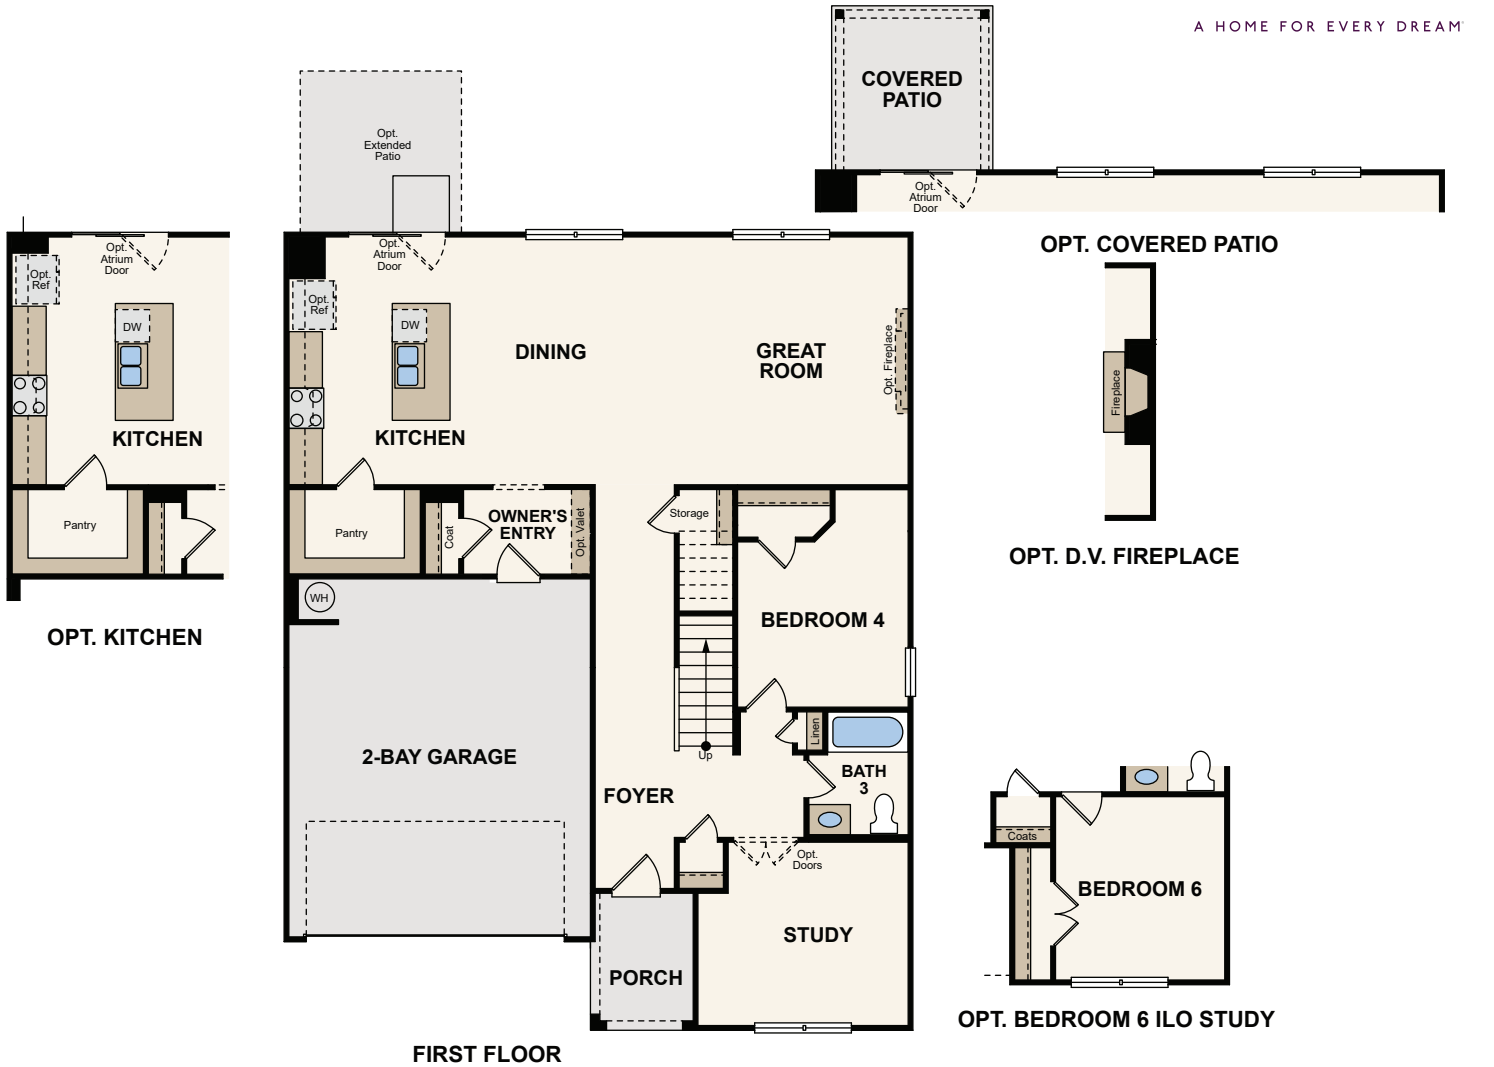

HARDING AT PARKVIEW ESTATES

APPROX. 2,570 SQ. FT. | TWO-STORY | 4 BEDROOMS | 3 BATHROOMS | 2-CAR GARAGE

ELEVATION A2

ELEVATION B2

Price, plans and terms are effective on the date of publication and subject to change without notice. Depictions of homes or other features are conceptual. Decorative items and other items shown may be decorator suggestions that are not included in the purchase price and availability may vary. Persons in photos do not reflect racial preference and housing is open to all without regard to race, color, religion, sex, handicap, familial status, or national origin. ©2021 Century Communities.

Floor Plans

Price, plans and terms are effective on the date of publication and subject to change without notice. Depictions of homes or other features are conceptual. Decorative items and other items shown may be decorator suggestions that are not included in the purchase price and availability may vary. Persons in photos do not reflect racial preference and housing is open to all without regard to race, color, religion, sex, handicap, familial status, or national origin. ©2021 Century Communities.